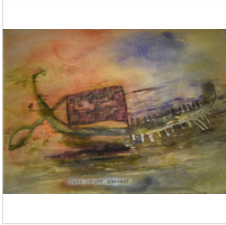

29 × 21 in  
73.7 × 53.3 cm

\$450

**MARGO HERR**  
Orchids, 2003  
Watercolor on Paper

24 × 19 in  
61 × 48.3 cm

\$325

**MARGO HERR**  
Pink Egyptian Boat, 1996  
Watercolor

23 × 31 in  
58.4 × 78.7 cm

\$600

**MARGO HERR**  
May It Happen, 1996  
Watercolor

23 × 31 in  
58.4 × 78.7 cm

\$600

**MARGO HERR**  
I Have Passed Over, 1996  
Watercolor

23 × 31 in  
58.4 × 78.7 cm

\$600

**MARGO HERR**  
Thou Givest Thyself, 1996  
Watercolor

23 × 31 in  
58.4 × 78.7 cm

\$600

**MARGO HERR**  
Small Blue Boat , 1996  
Watercolor

23 × 31 in  
58.4 × 78.7 cm

\$600

**MARGO HERR**  
Small Orange and Turquoise Boat, 1996  
Watercolor

23 × 31 in  
58.4 × 78.7 cm