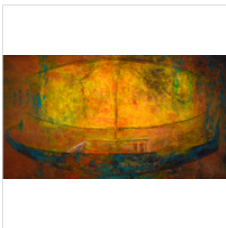

MARGO HERR
Egyptian Boat, 1994
Oil on Canvas

36 × 70 in
91.4 × 177.8 cm

$4,000