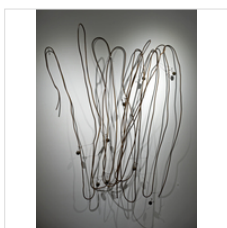

JANET GOLDNER
Ethiopian ZigZag, 2018
Steel

46 × 36 × 6 in
116.8 × 91.4 × 15.2 cm

$5,500