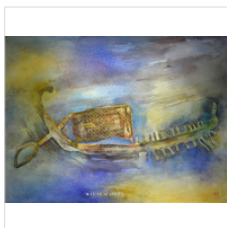

29 × 21 in  
73.7 × 53.3 cm

\$450

**MARGO HERR**  
Orchids, 2003  
Watercolor on Paper

24 × 19 in  
61 × 48.3 cm

\$325

**MARGO HERR**  
Pink Egyptian Boat, 1996  
Watercolor

23 × 31 in  
58.4 × 78.7 cm

\$600