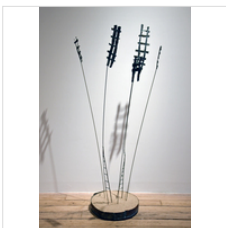

**JANET GOLDNER**

Maps, 2018

Steel

32 × 30 × 20 in

81.3 × 76.2 × 50.8 cm

\$4,500

**JANET GOLDNER**

Ladders, 2018