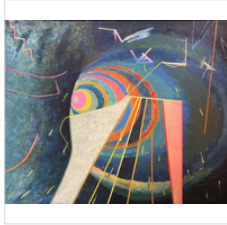

Between the Ground and the Sky

Aug 5, 2021 - Sep 1, 2021 · #534, 548 W 28th St, New York, US

KIYOKO SAKAI
Kick Offs, 2017
Acrylic and Oil on Canvas

40 × 50 in
101.6 × 127 cm

$3,500