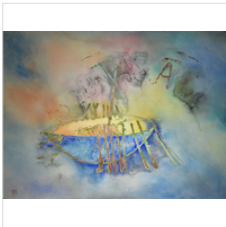

29 × 21 in  
73.7 × 53.3 cm

\$450

**MARGO HERR**  
Orchids, 2003  
Watercolor on Paper

24 × 19 in  
61 × 48.3 cm

\$325

**MARGO HERR**  
Pink Egyptian Boat, 1996  
Watercolor

23 × 31 in  
58.4 × 78.7 cm

\$600

**MARGO HERR**  
May It Happen, 1996  
Watercolor

23 × 31 in  
58.4 × 78.7 cm

\$600

**MARGO HERR**  
I Have Passed Over, 1996  
Watercolor

23 × 31 in  
58.4 × 78.7 cm

\$600

**MARGO HERR**  
Thou Givest Thyself, 1996  
Watercolor

23 × 31 in  
58.4 × 78.7 cm

\$600

**MARGO HERR**  
Small Blue Boat , 1996  
Watercolor

23 × 31 in  
58.4 × 78.7 cm

\$600

**MARGO HERR**  
Small Orange and Turquoise Boat, 1996  
Watercolor

23 × 31 in  
58.4 × 78.7 cm