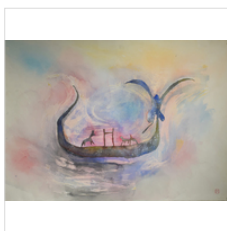

29 × 21 in  
73.7 × 53.3 cm

\$450

**MARGO HERR**  
Orchids, 2003  
Watercolor on Paper

24 × 19 in  
61 × 48.3 cm

\$325

**MARGO HERR**  
Pink Egyptian Boat, 1996  
Watercolor

23 × 31 in  
58.4 × 78.7 cm

\$600

23 × 31 in  
58.4 × 78.7 cm

\$600

**MARGO HERR**  
Small Blue Boat , 1996  
Watercolor

23 × 31 in  
58.4 × 78.7 cm

\$600

**MARGO HERR**  
Small Orange and Turquoise Boat, 1996  
Watercolor

23 × 31 in  
58.4 × 78.7 cm