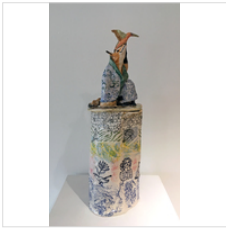

23 × 9 × 5 in  
58.4 × 22.9 × 12.7 cm

\$350

**KATE MISSETT**  
Ganesh, 2018-2019  
Porcelain

21 × 6 × 6 in  
53.3 × 15.2 × 15.2 cm

\$650

**KATE MISSETT**

Earth Magic, 2020  
Glazed Porcelain

23 × 7 1/2 × 5 1/2 in  
58.4 × 19.1 × 14 cm