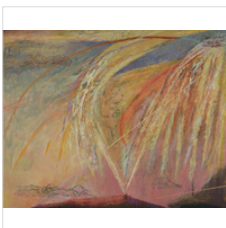

40 × 50 in  
101.6 × 127 cm

\$3,500

**KIYOKO SAKAI**  
Ebb and Flow, 2017  
Acrylic and Oil on Canvas

40 × 50 in  
101.6 × 127 cm

\$3,500

**KIYOKO SAKAI**  
Arrows of Light, 2017  
Acrylic and Oil on Canvas