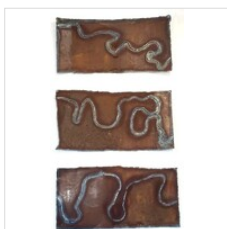

\$3,500

**KIYOKO SAKAI**  
Playing with Mozart, 2017  
Acrylic and Oil on Canvas  
  
40 × 50 in  
101.6 × 127 cm

\$3,500

**JANET GOLDNER**  
Meandering Rio Grande, 2018  
Steel  
  
60 × 30 × 1/2 in  
152.4 × 76.2 × 1.3 cm