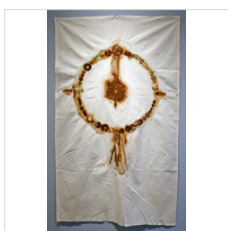

LIZ CURTIN
RUST 3, 2021
Rust on Canvas

60 × 36 in
152.4 × 91.4 cm

$800